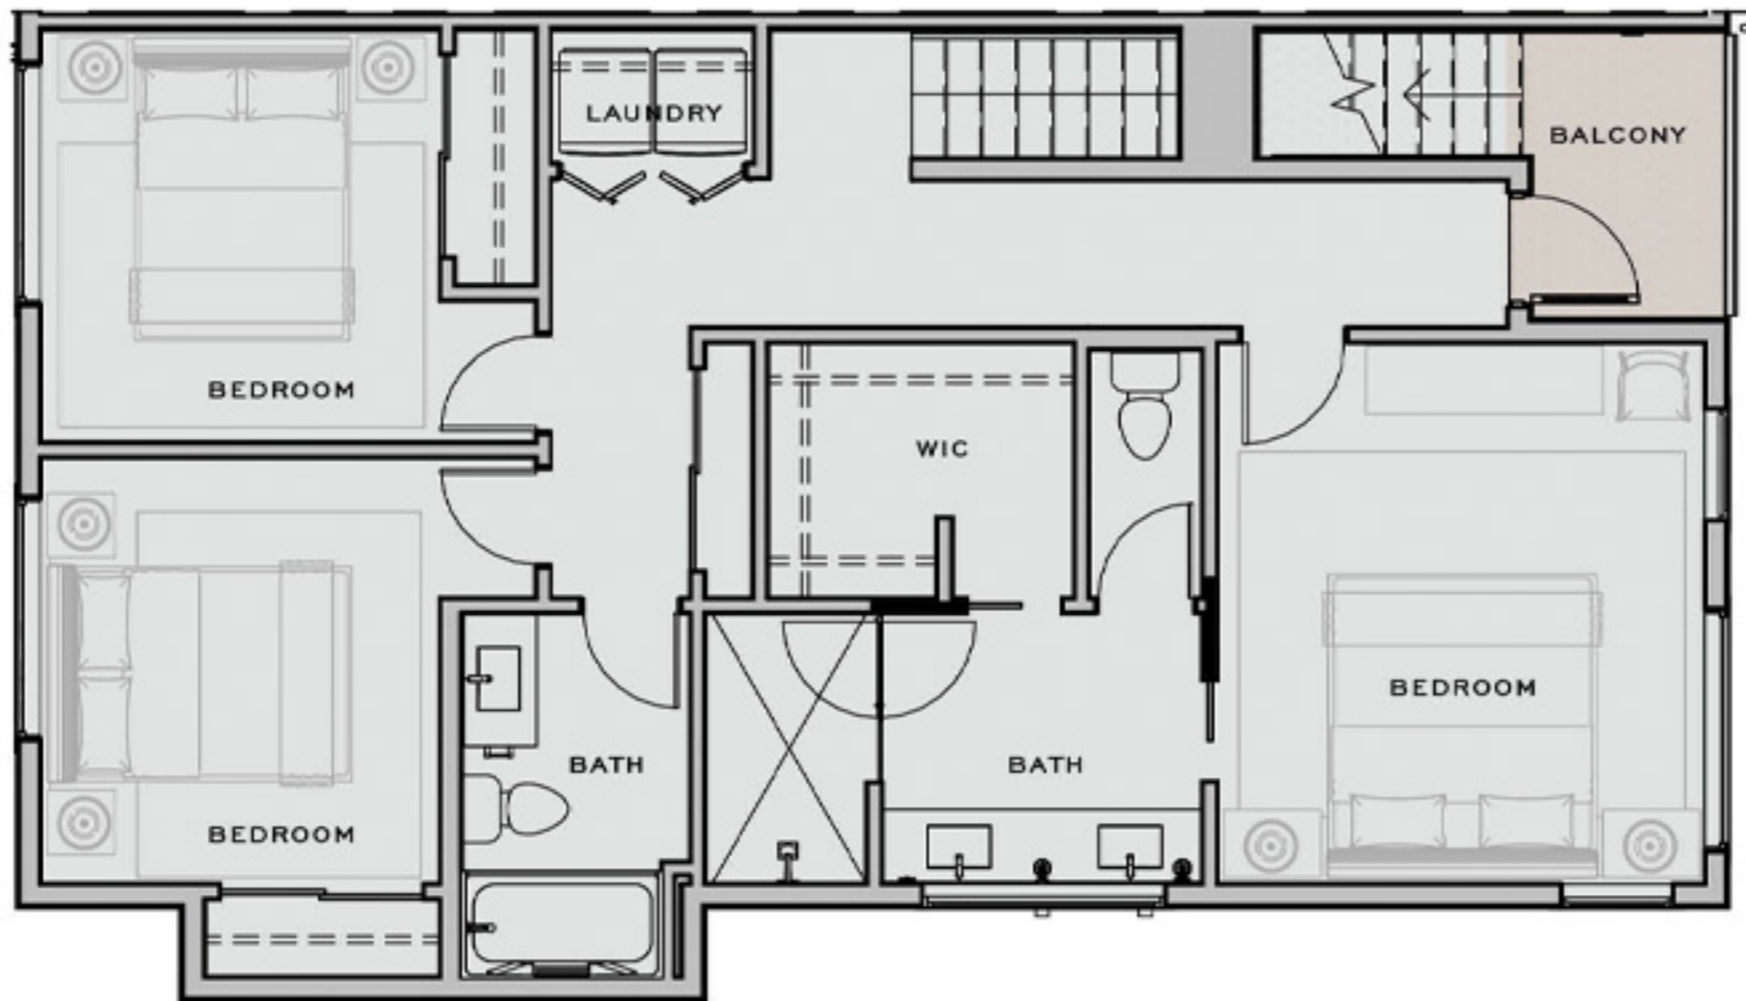

UNIT D
1,968 SQ. FT.

4 STORIES, 3 BEDROOMS, 2 BATHROOMS, 2 POWDER ROOMS
2-CAR GARAGE, OFFICE, 2 DECKS + ROOFTOP DECK

UNIT D
1,968 SQ. FT.

4 STORIES, 3 BEDROOMS, 2 BATHROOMS, 2 POWDER ROOMS
2-CAR GARAGE, OFFICE, 2 DECKS + ROOFTOP DECK