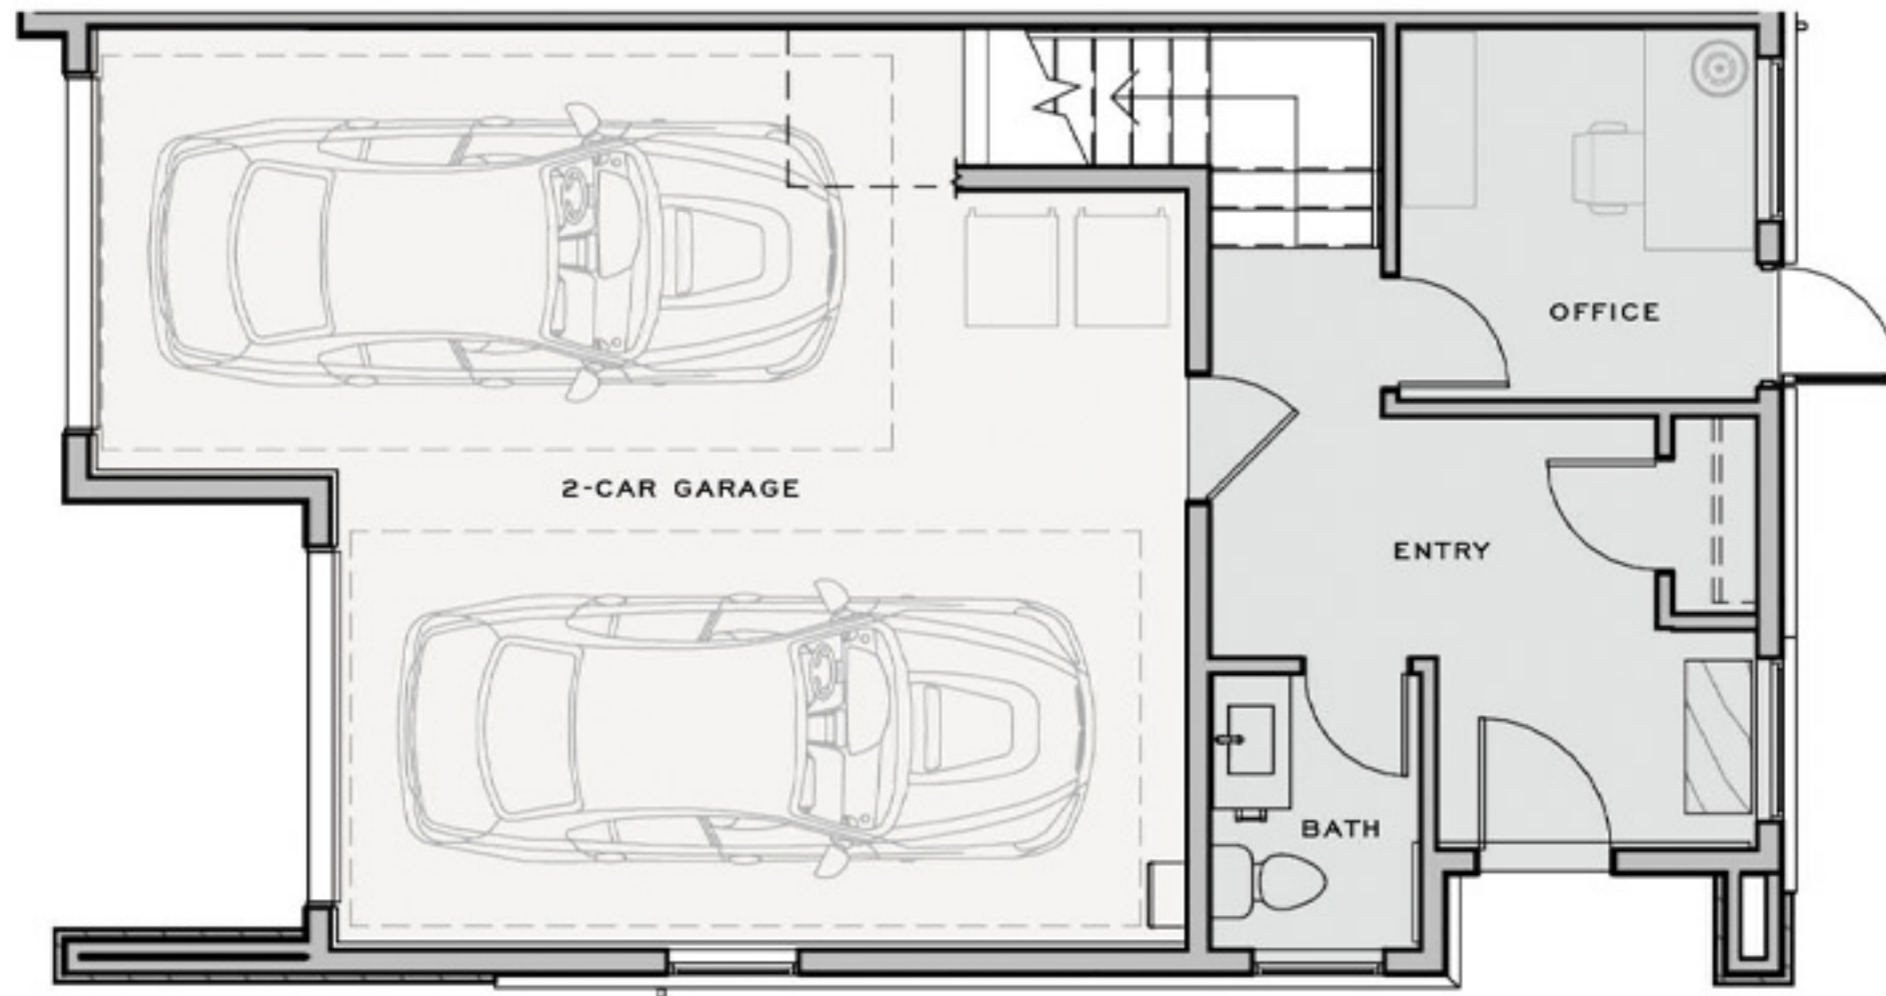

UNIT D
1,968 SQ. FT.

4 STORIES, 3 BEDROOMS, 2 BATHROOMS, 2 POWDER ROOMS
2-CAR GARAGE, OFFICE, 2 DECKS + ROOFTOP DECK

UNIT D
1,968 SQ. FT.

4 STORIES, 3 BEDROOMS, 2 BATHROOMS, 2 POWDER ROOMS
2-CAR GARAGE, OFFICE, 2 DECKS + ROOFTOP DECK