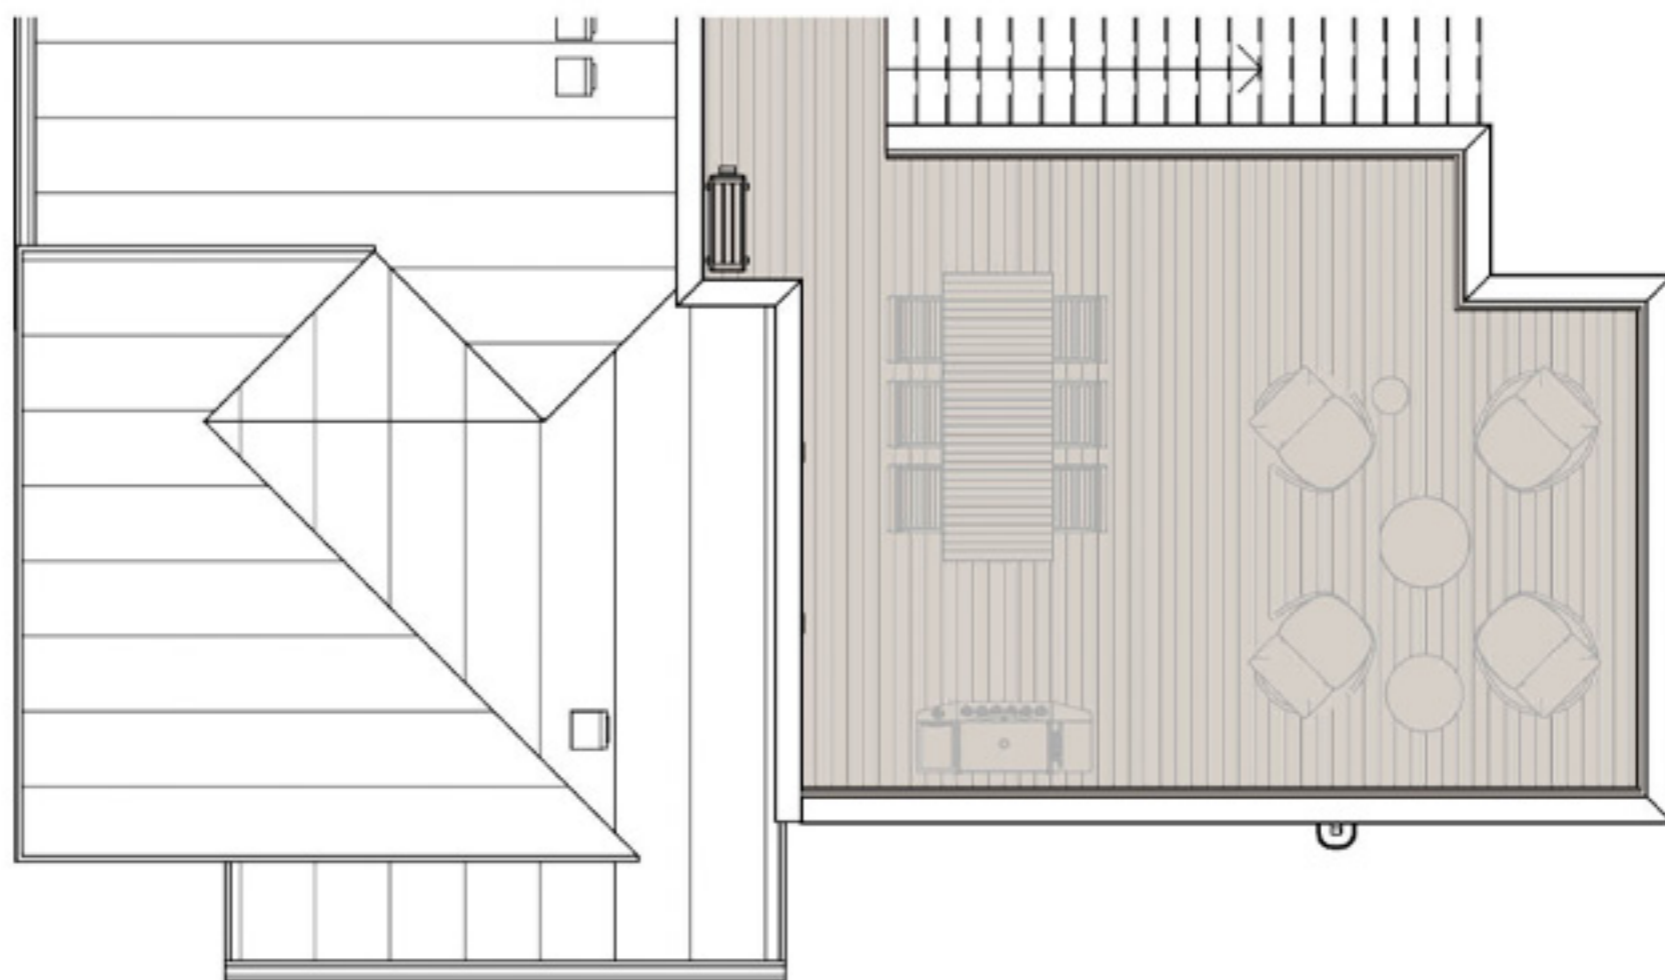

UNIT D
1,968 SQ. FT.

4 STORIES, 3 BEDROOMS, 2 BATHROOMS, 2 POWDER ROOMS
2-CAR GARAGE, OFFICE, 2 DECKS + ROOFTOP DECK

UNIT D
1,968 SQ. FT.

4 STORIES, 3 BEDROOMS, 2 BATHROOMS, 2 POWDER ROOMS
2-CAR GARAGE, OFFICE, 2 DECKS + ROOFTOP DECK