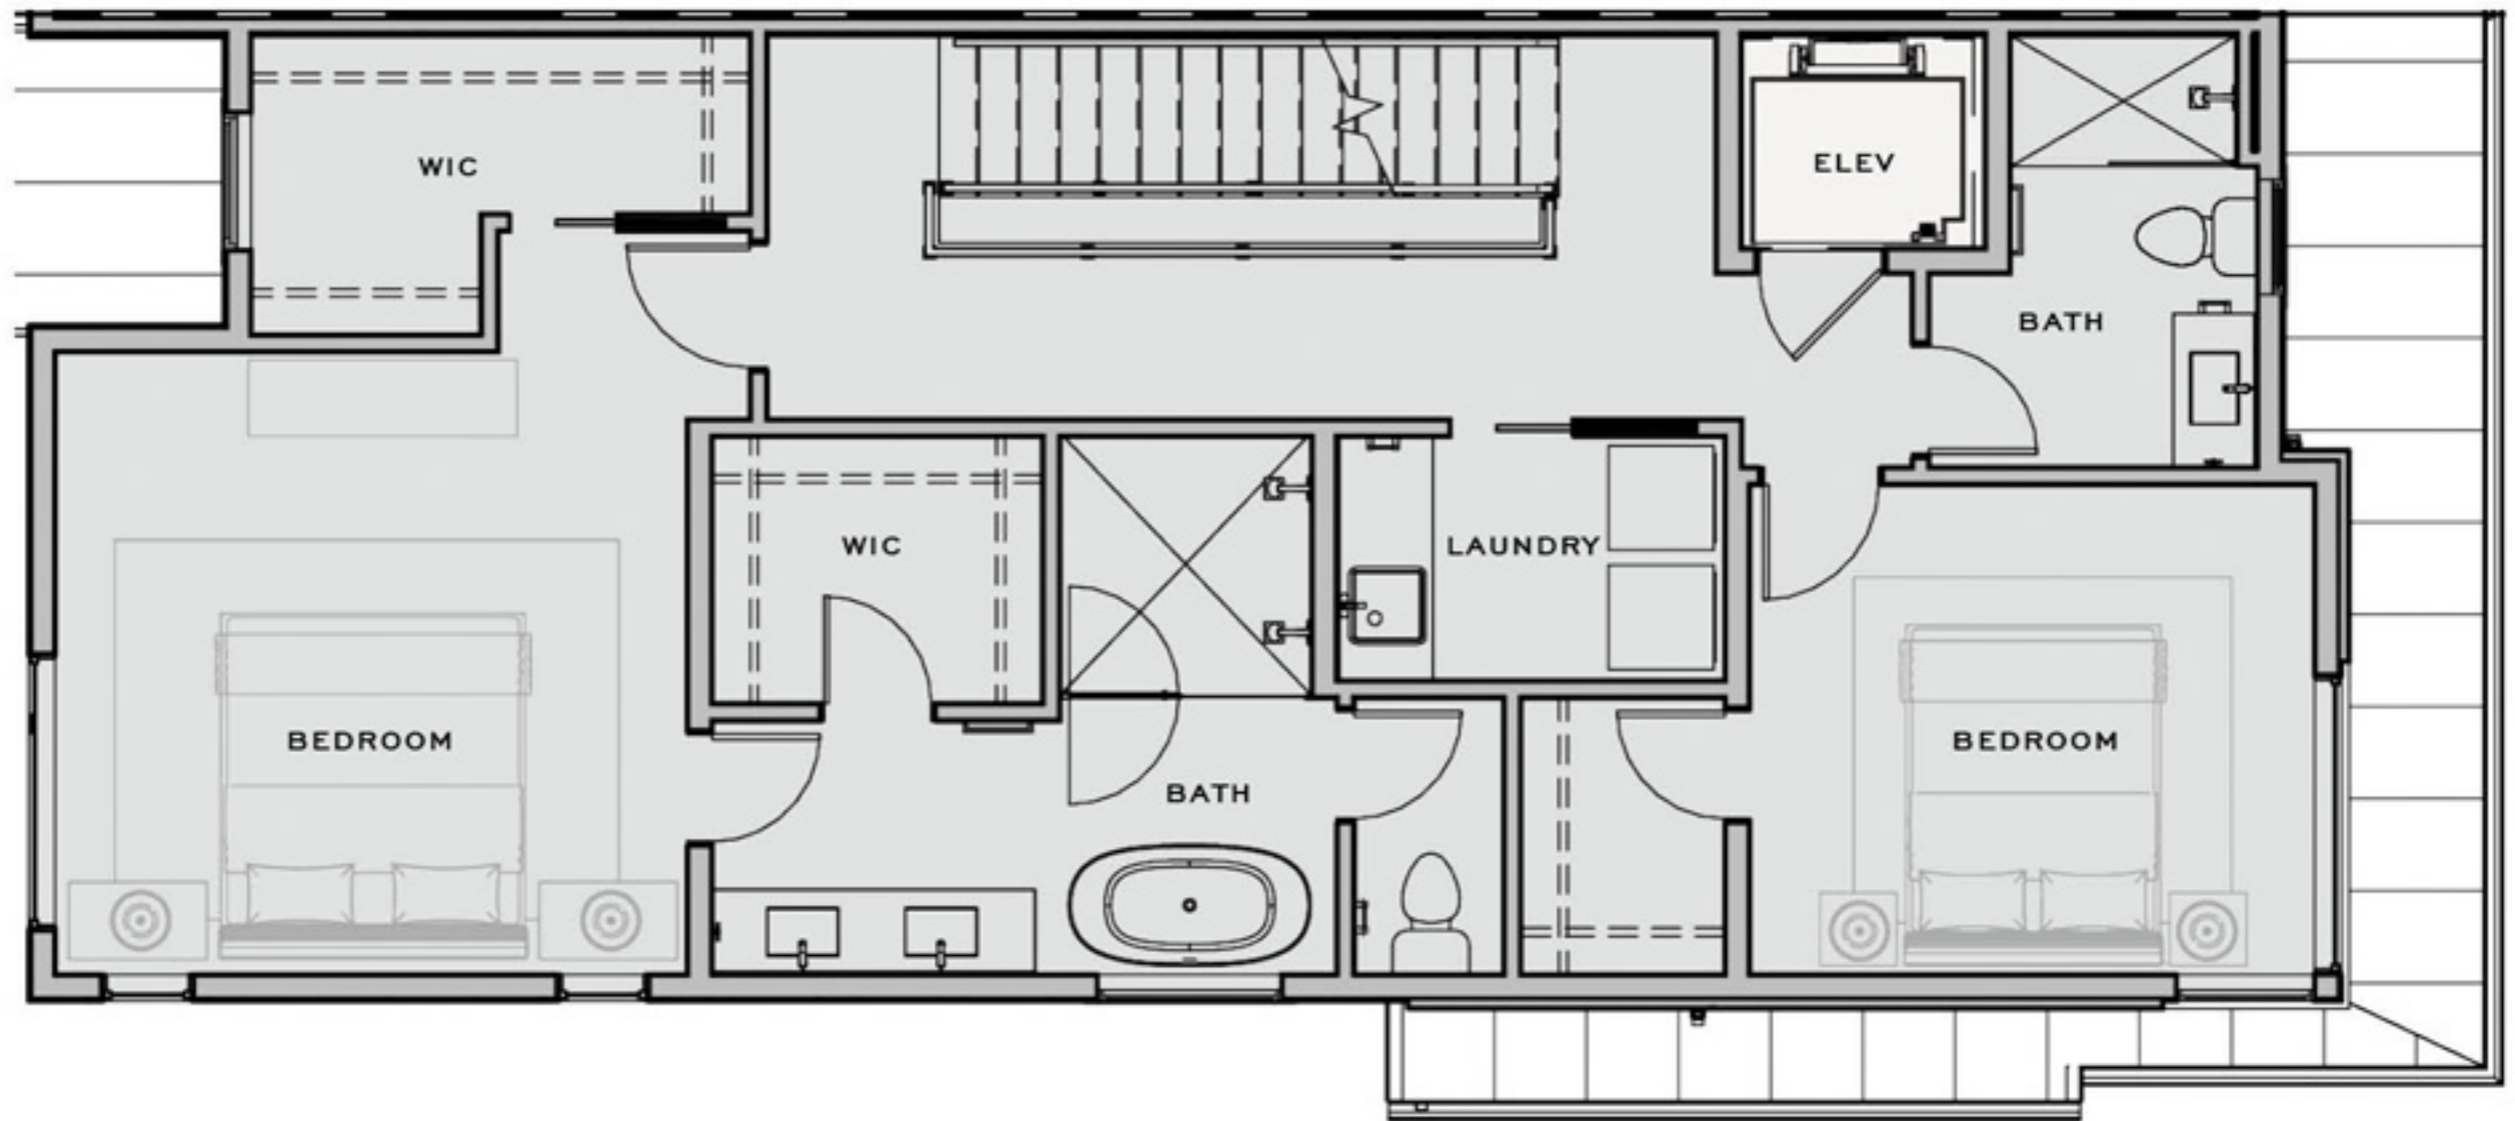

UNIT B
2,966 SQ. FT.

4 STORIES WITH ELEVATOR, 4 BEDROOMS, 4.5 BATHROOMS
2-CAR GARAGE, BONUS ROOM, 2 DECKS

UNIT B
2,966 SQ. FT.

4 STORIES WITH ELEVATOR, 4 BEDROOMS, 4.5 BATHROOMS
2-CAR GARAGE, BONUS ROOM, 2 DECKS