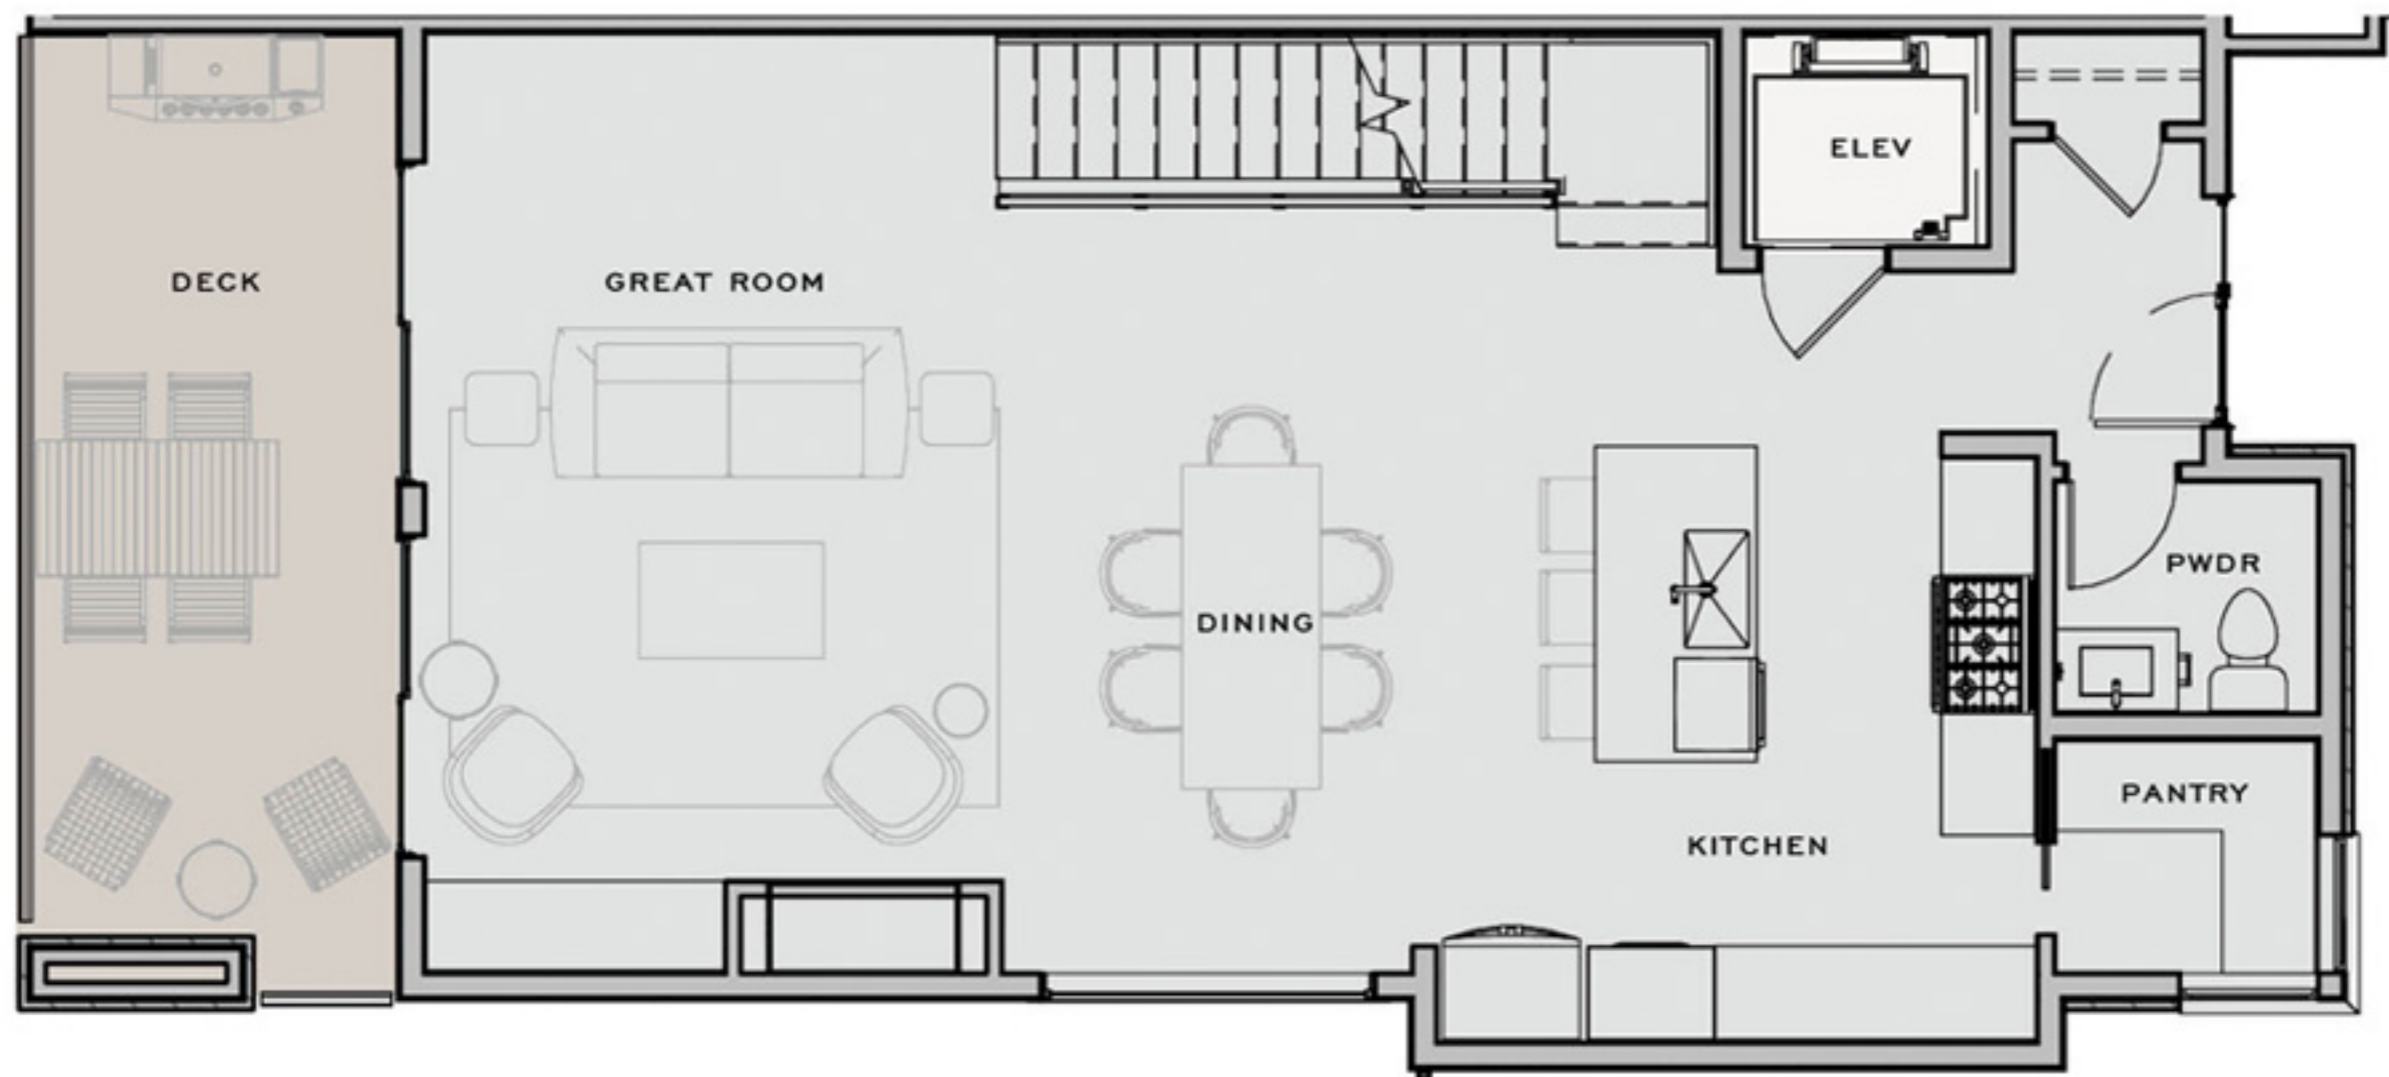

UNIT B
2,966 SQ. FT.

4 STORIES WITH ELEVATOR, 4 BEDROOMS, 4.5 BATHROOMS
2-CAR GARAGE, BONUS ROOM, 2 DECKS

UNIT B
2,966 SQ. FT.

4 STORIES WITH ELEVATOR, 4 BEDROOMS, 4.5 BATHROOMS
2-CAR GARAGE, BONUS ROOM, 2 DECKS