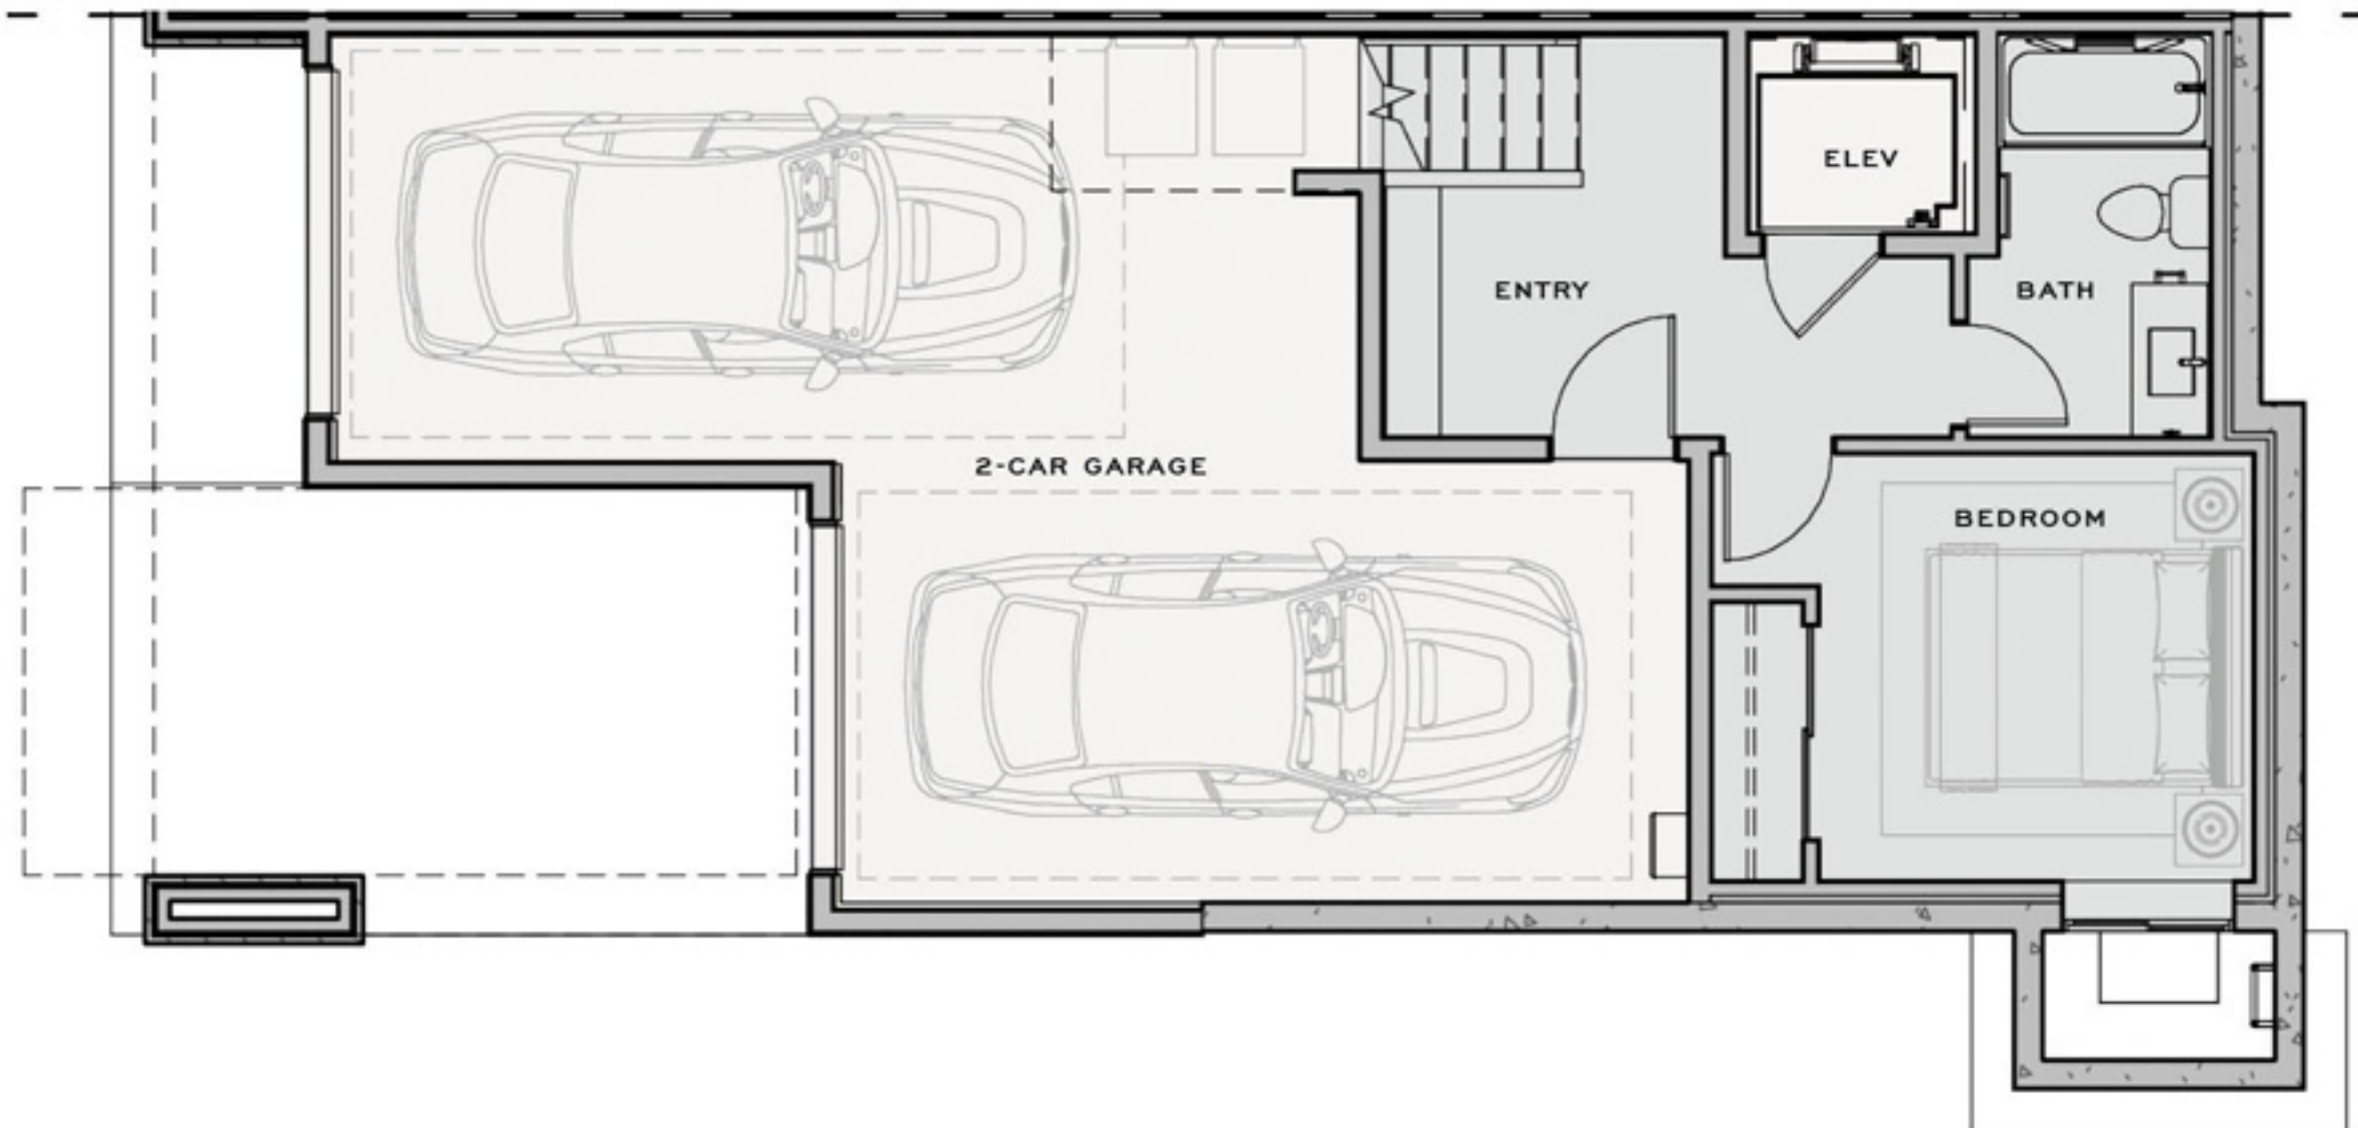

UNIT B
2,966 SQ. FT.

4 STORIES WITH ELEVATOR, 4 BEDROOMS, 4.5 BATHROOMS
2-CAR GARAGE, BONUS ROOM, 2 DECKS

UNIT B
2,966 SQ. FT.

4 STORIES WITH ELEVATOR, 4 BEDROOMS, 4.5 BATHROOMS
2-CAR GARAGE, BONUS ROOM, 2 DECKS