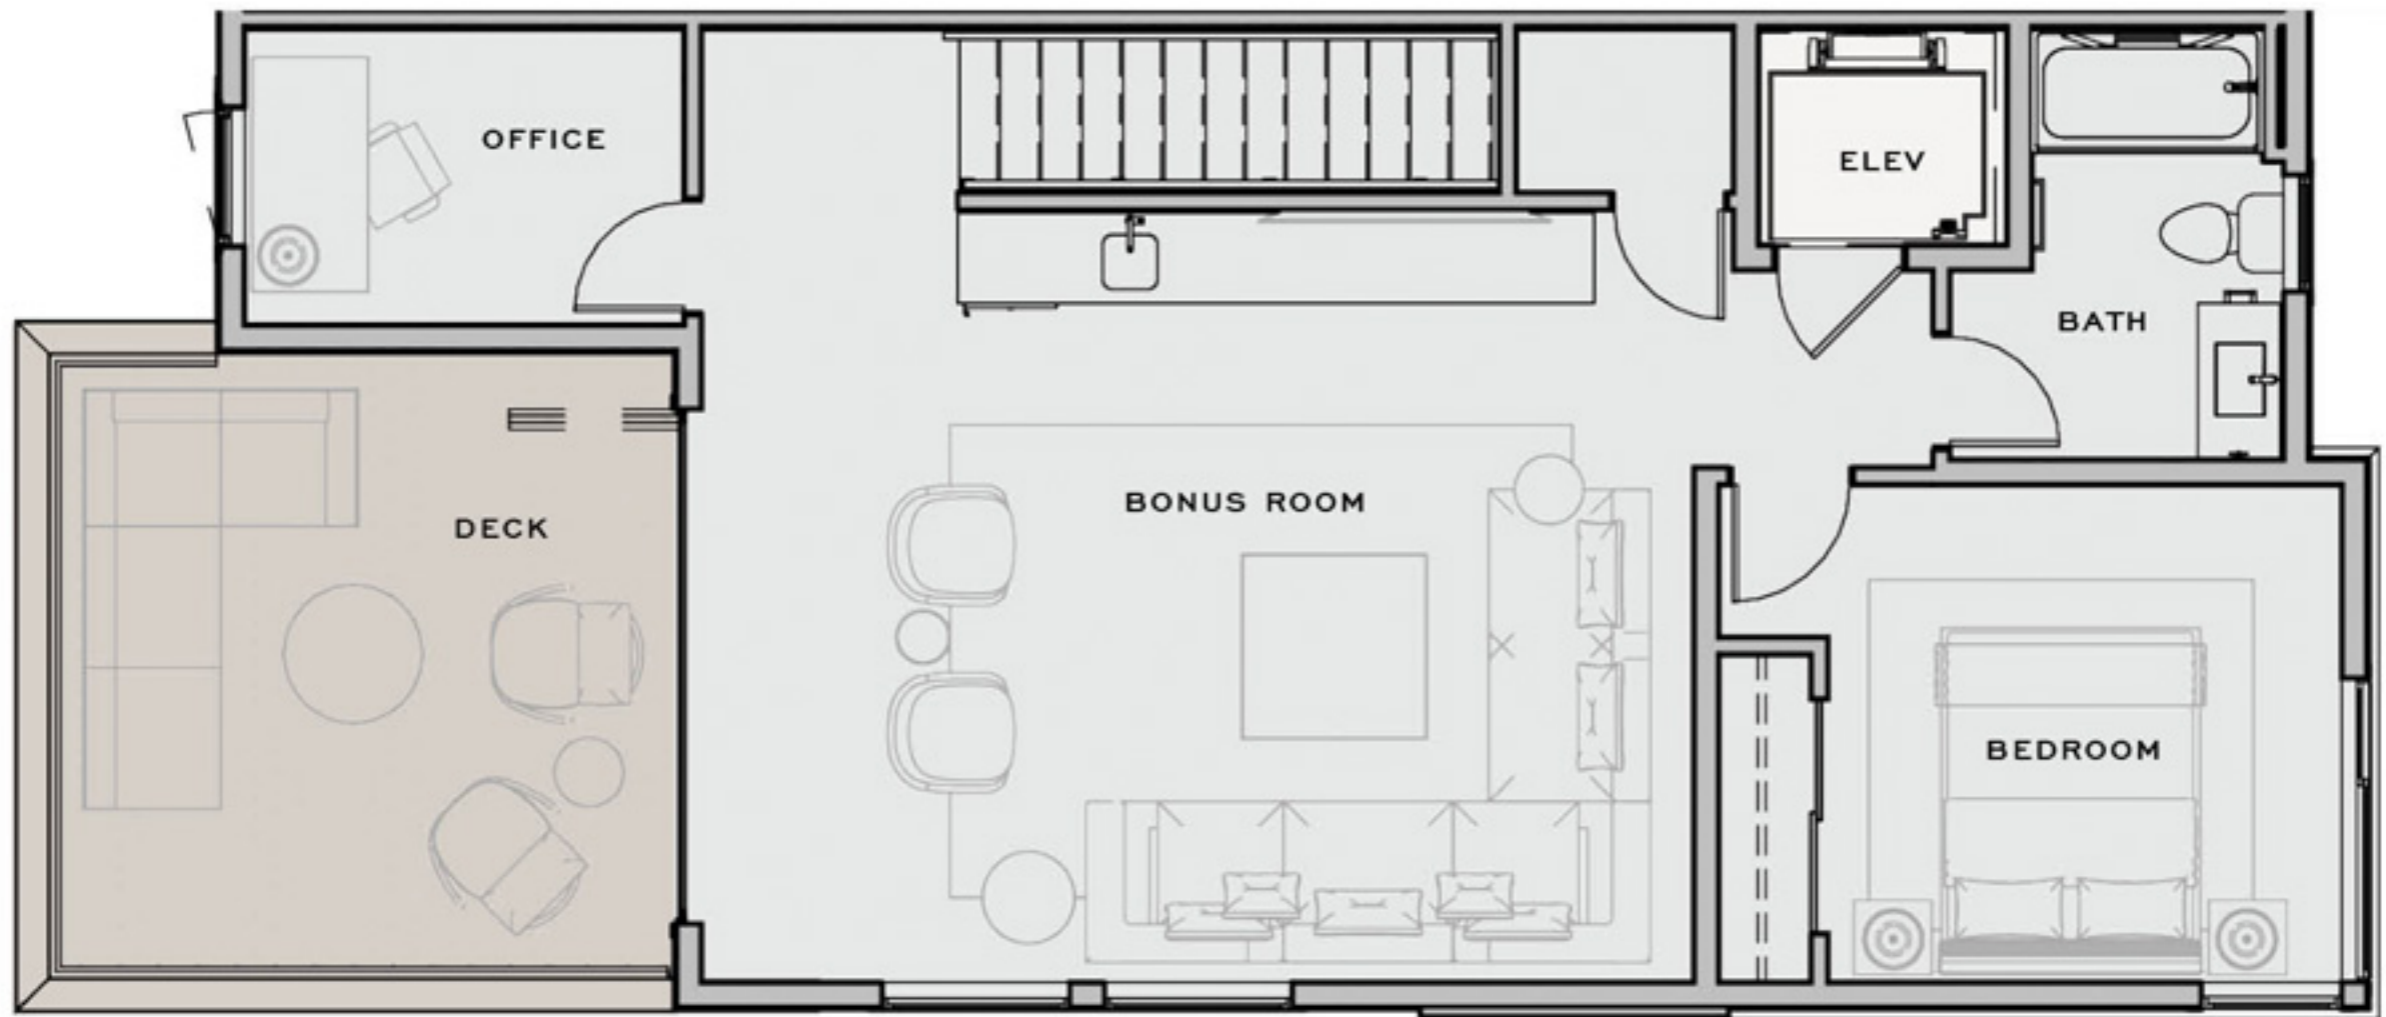

UNIT B
2,966 SQ. FT.

4 STORIES WITH ELEVATOR, 4 BEDROOMS, 4.5 BATHROOMS
2-CAR GARAGE, BONUS ROOM, 2 DECKS

UNIT B
2,966 SQ. FT.

4 STORIES WITH ELEVATOR, 4 BEDROOMS, 4.5 BATHROOMS
2-CAR GARAGE, BONUS ROOM, 2 DECKS