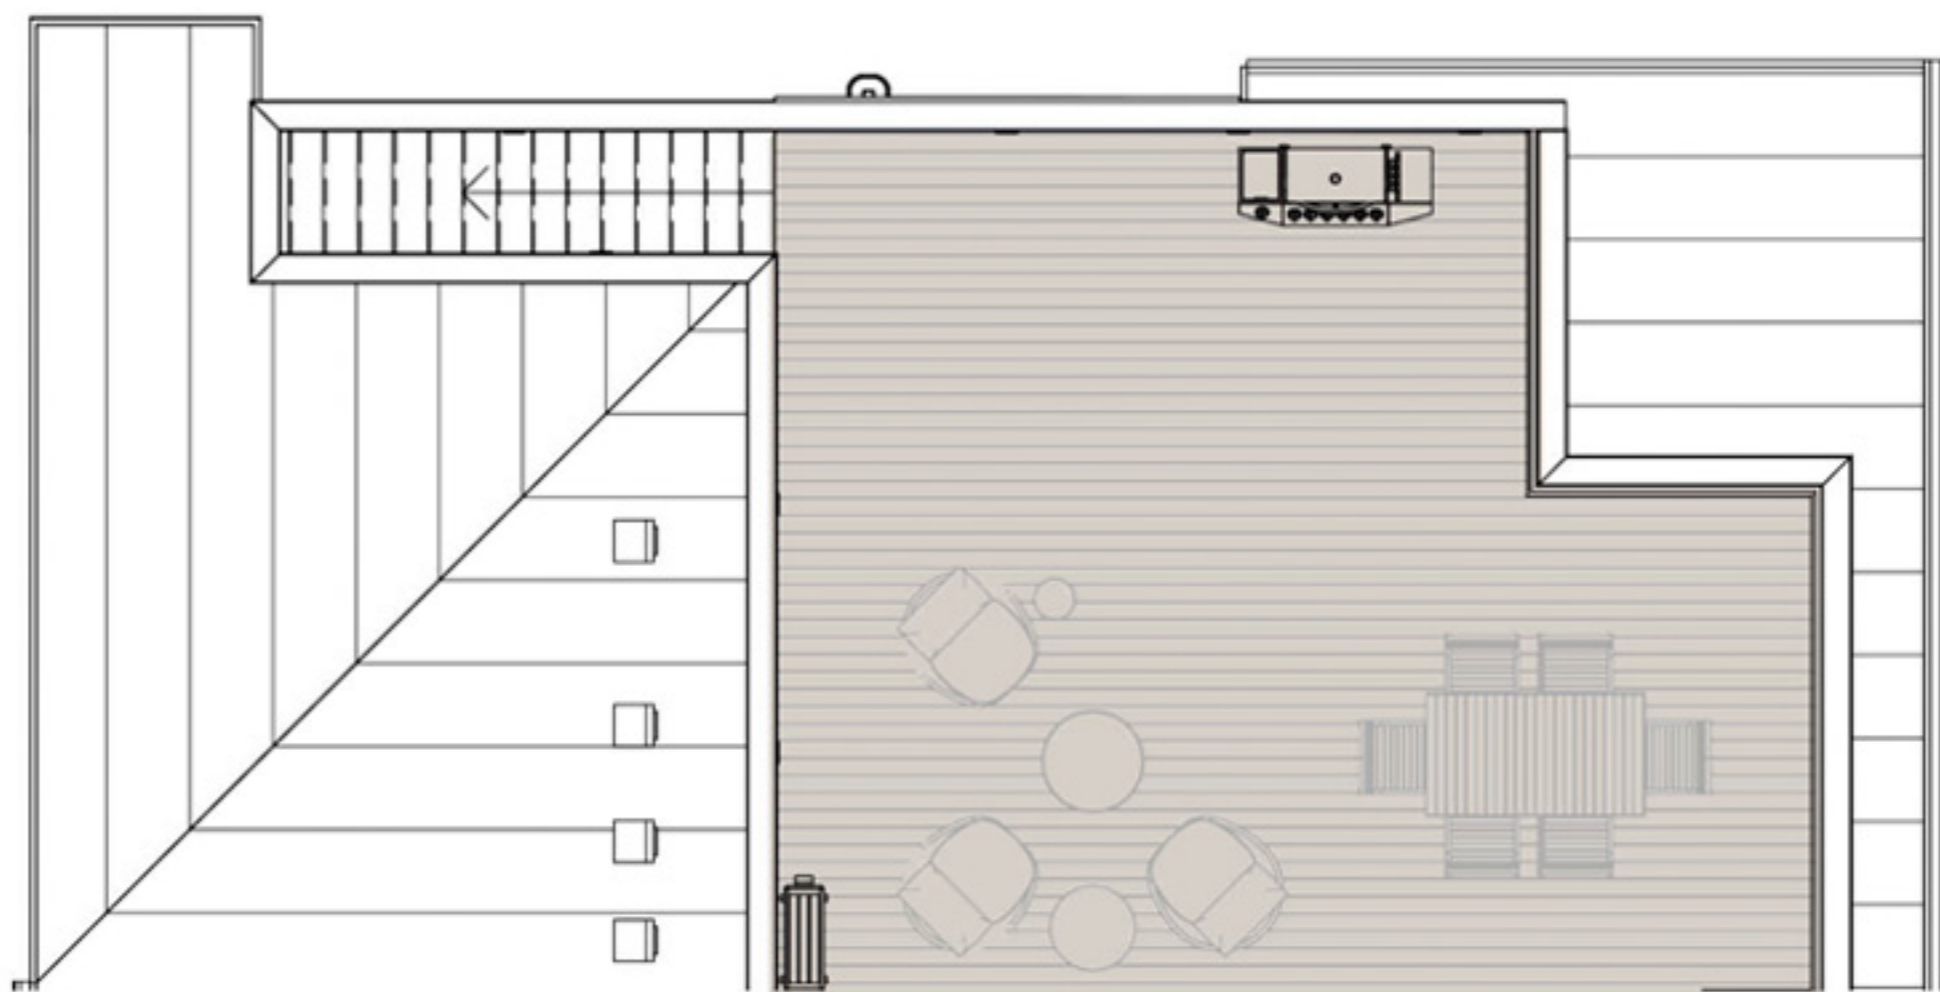

UNIT C
2,092 SQ. FT.

4 STORIES WITH ELEVATOR, 3 BEDROOMS, 3.5 BATHROOMS
2-CAR GARAGE, BONUS ROOM, 1 DECK + ROOFTOP DECK

UNIT C
2,092 SQ. FT.

4 STORIES WITH ELEVATOR, 3 BEDROOMS, 3.5 BATHROOMS
2-CAR GARAGE, BONUS ROOM, 1 DECK + ROOFTOP DECK