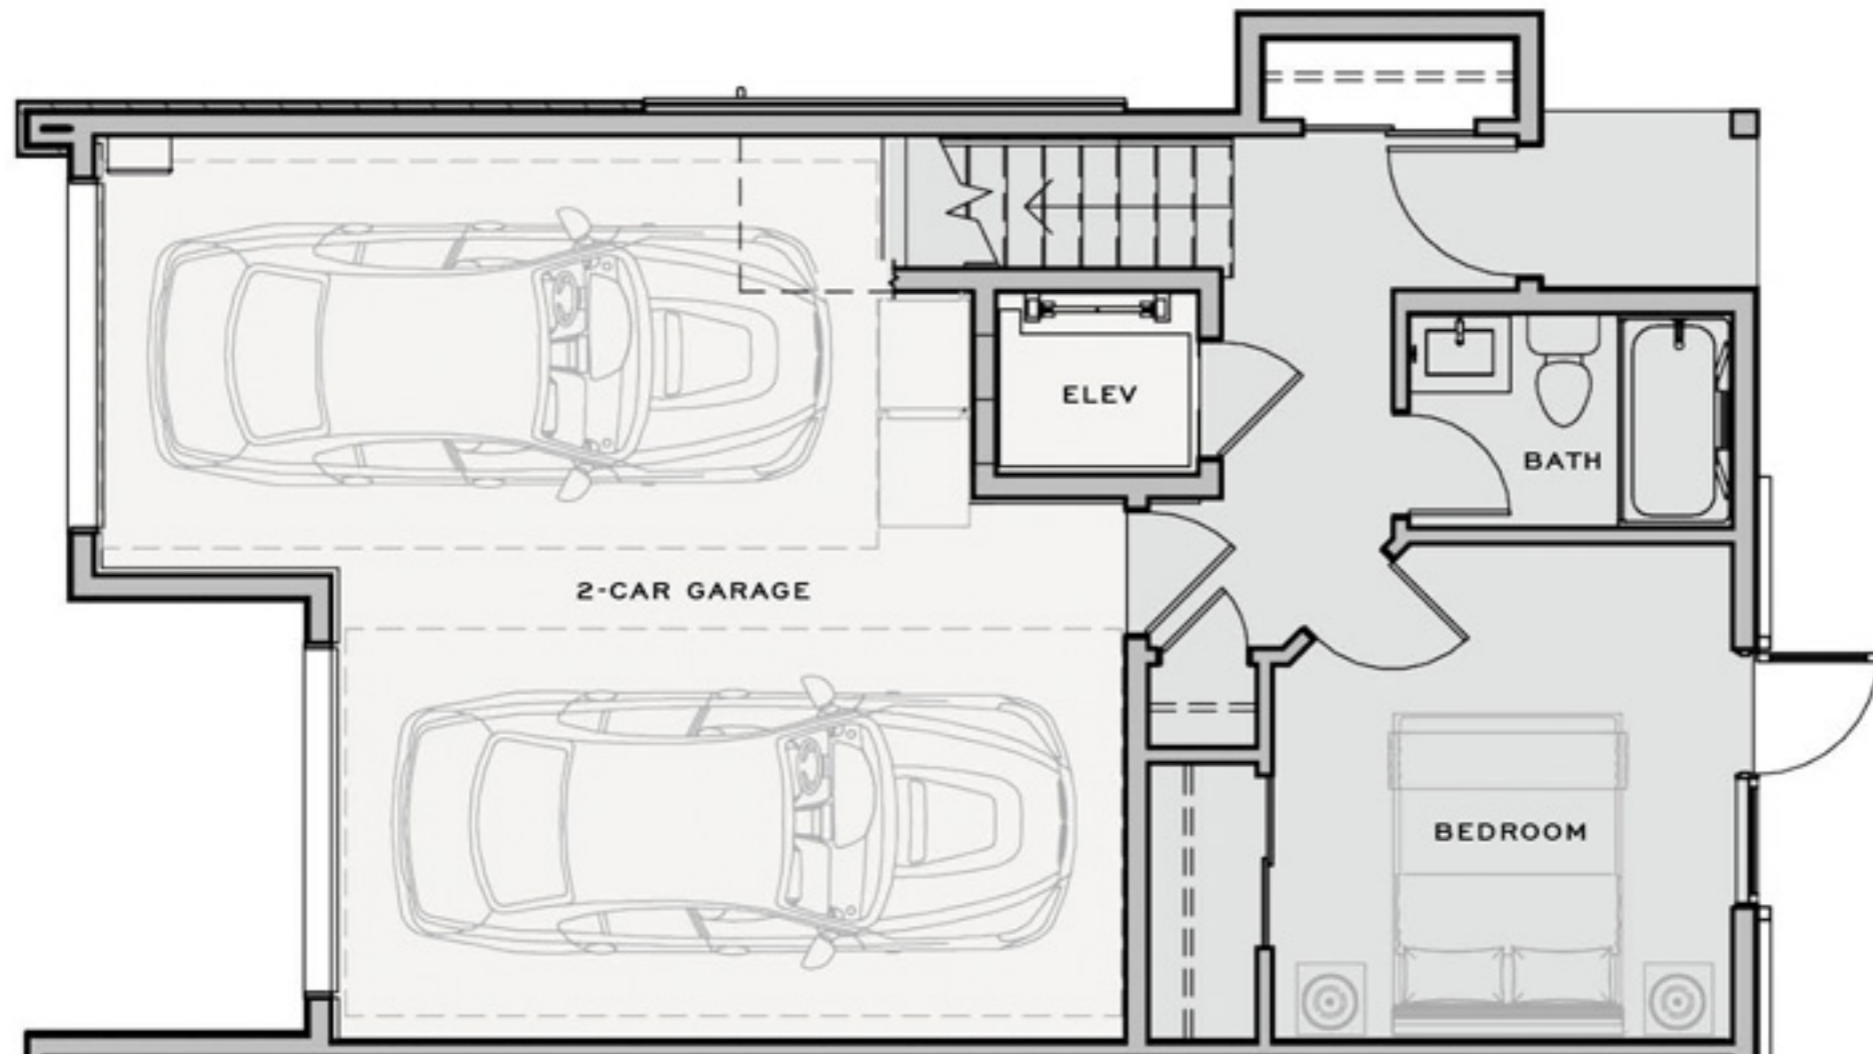

UNIT C
2,092 SQ. FT.

4 STORIES WITH ELEVATOR, 3 BEDROOMS, 3.5 BATHROOMS
2-CAR GARAGE, BONUS ROOM, 1 DECK + ROOFTOP DECK

UNIT C
2,092 SQ. FT.

4 STORIES WITH ELEVATOR, 3 BEDROOMS, 3.5 BATHROOMS
2-CAR GARAGE, BONUS ROOM, 1 DECK + ROOFTOP DECK