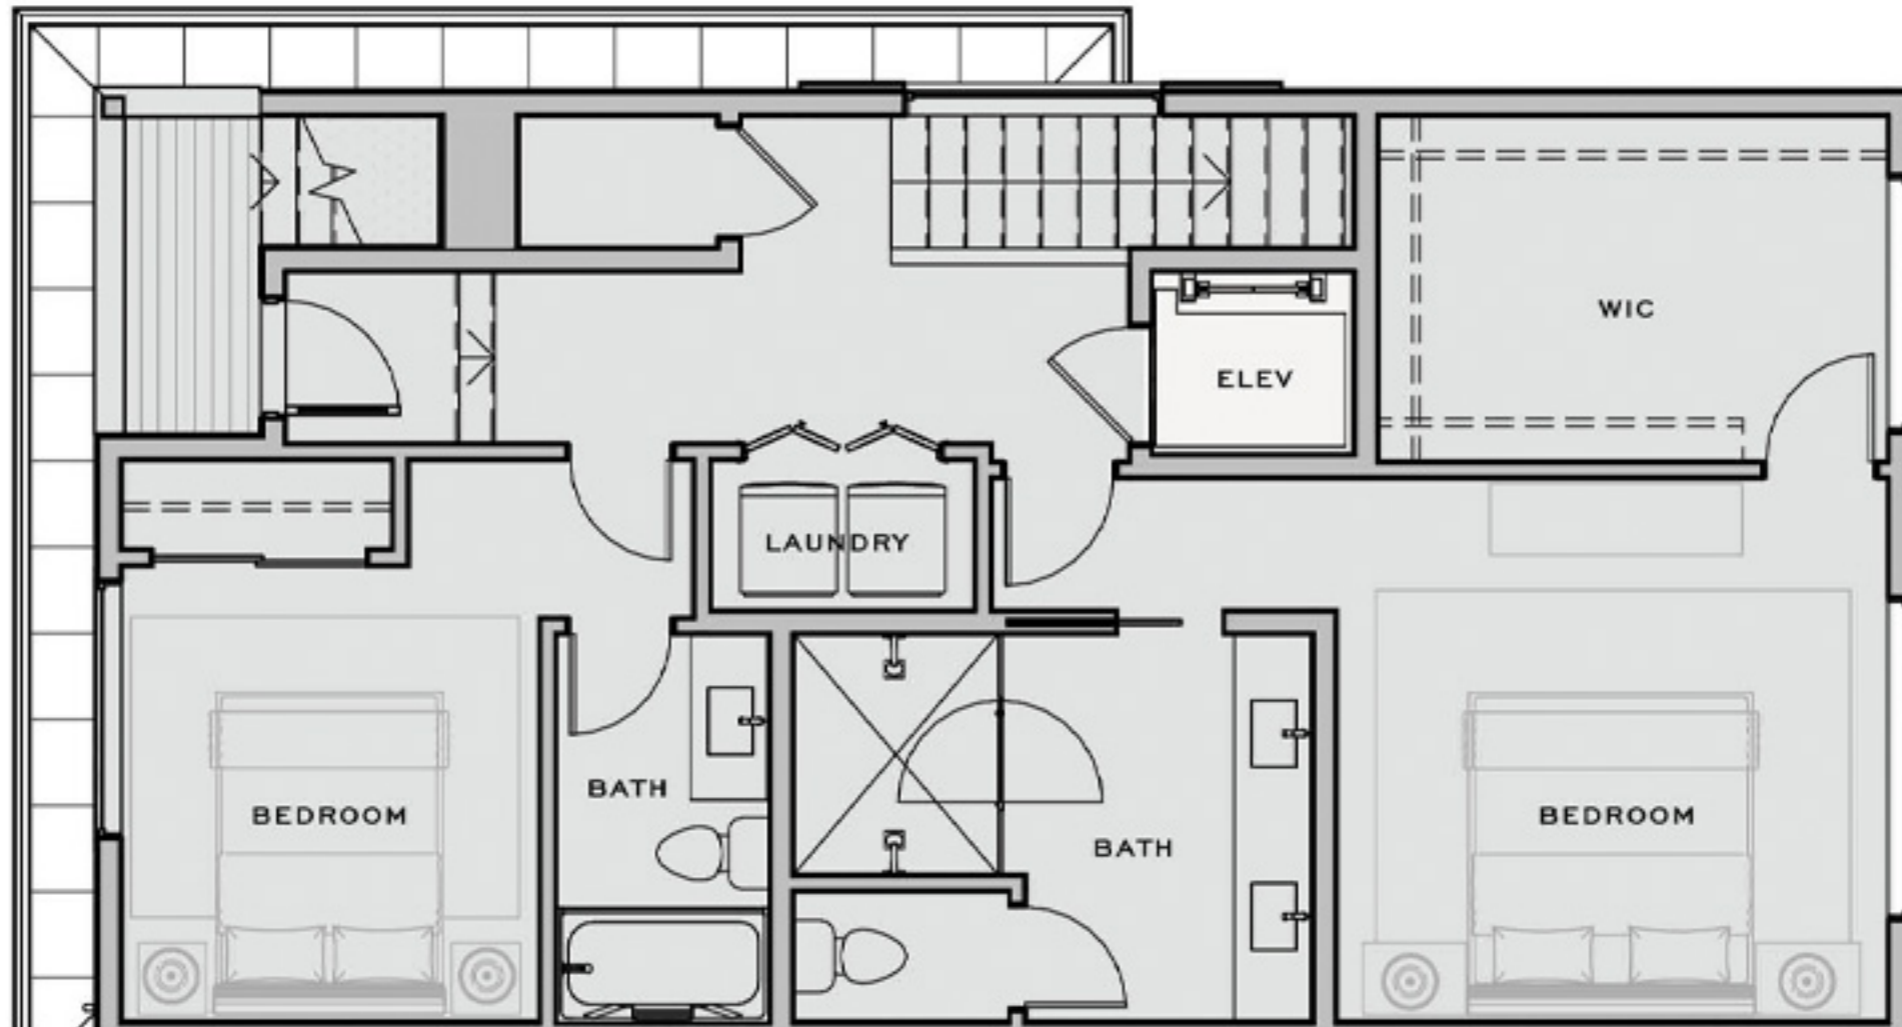

UNIT C
2,092 SQ. FT.

4 STORIES WITH ELEVATOR, 3 BEDROOMS, 3.5 BATHROOMS
2-CAR GARAGE, BONUS ROOM, 1 DECK + ROOFTOP DECK

UNIT C
2,092 SQ. FT.

4 STORIES WITH ELEVATOR, 3 BEDROOMS, 3.5 BATHROOMS
2-CAR GARAGE, BONUS ROOM, 1 DECK + ROOFTOP DECK